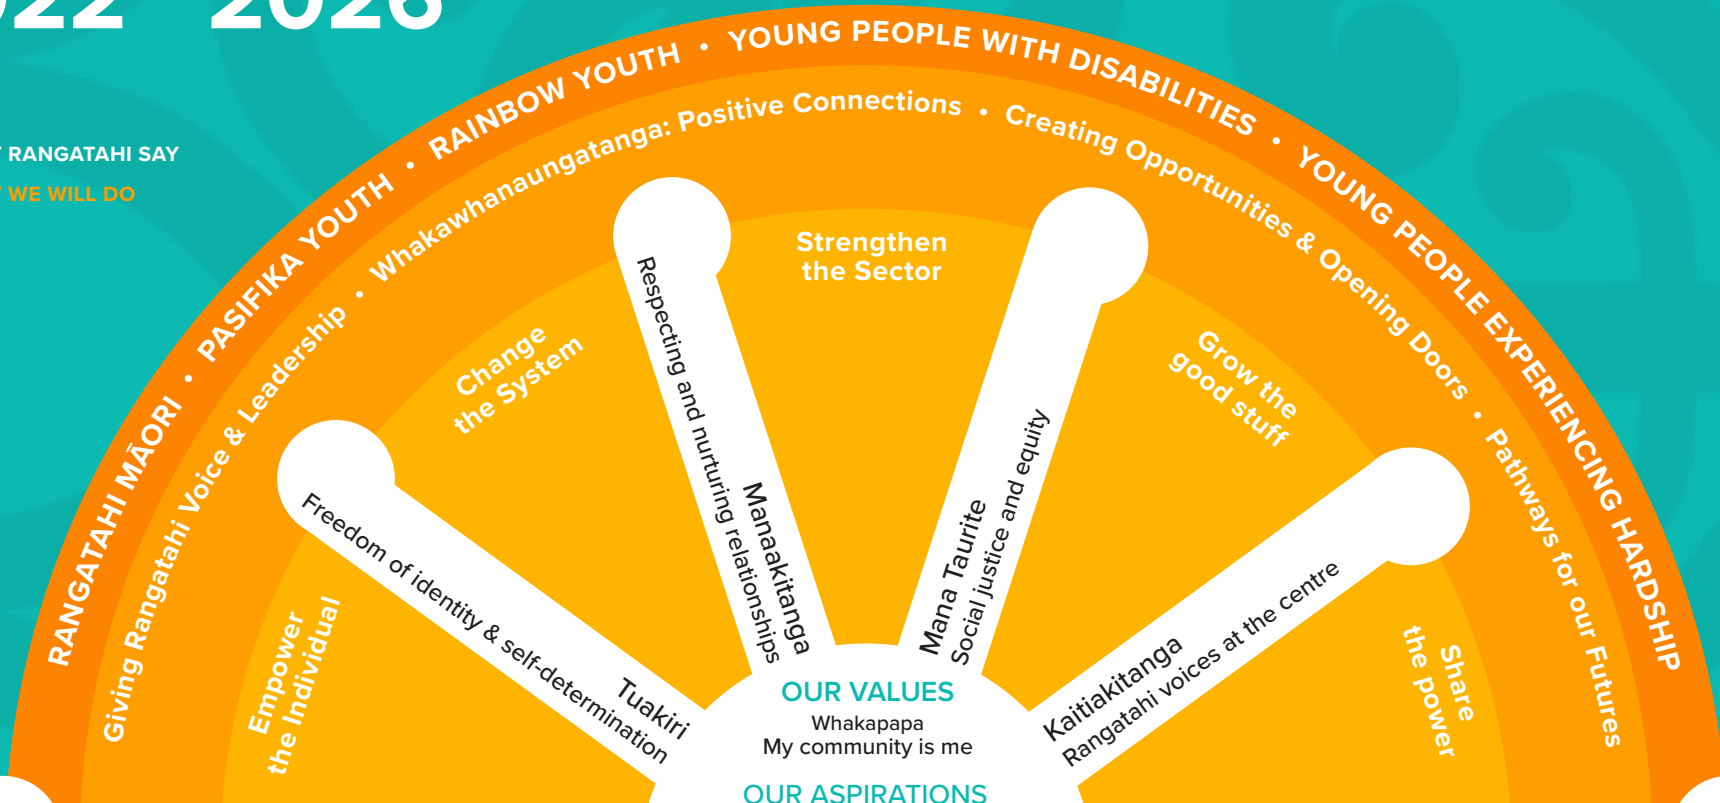

OUR RANGATAHI ACTION PLAN

2022 - 2026

● WHAT RANGATAHI SAY

● WHAT WE WILL DO

Connected, safe, nurtured • Strong in who they are and where they are going • Heard and valued by decision-makers
• Creating positive change in their communities • Powerful in their lives

OUR VISION

Safer, more inclusive and connected communities for our rangatahi to thrive and be heard in